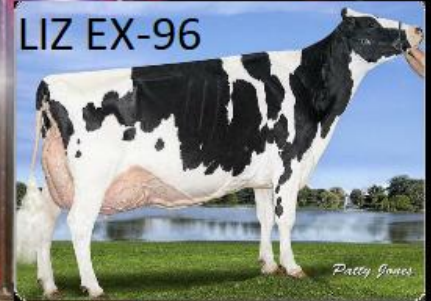

FITTERS CHOICE EMBRYOS!!!

TOKYO EX-93

Dam of Tadoo!!!

LIZ EX-96

Fitters choice
5 #1 sexed IVF embryos
from either Tokyo or Lizabeth

Both cows were done in IVF this week
with great results. Buyer will have the choice of
which cow they want them from.

Fitters choice Probably the first embryos to sell from the
#1 type sire in the world with +4.22T +4.5 RUW +4.14 RUH

DUCKETT GOLD CHIP TOKYO EX-93

Reg. 72366991

Tokyo is the dam of **TATOO** @ Select Sires, +2.77 Type Crush son

SHOW WINNINGS:

Reserve All-American Milking Yearling 2015
2nd & BU Milking Yearling, World Dairy Expo 2015

DAM: VANGO H DURHAM TREASURE (EX-96)

All-American 125,000lb Cow 2013, Reserve All-American Aged Cow 2011
2X Nominated All-American & 1X Nominated All-Canadian