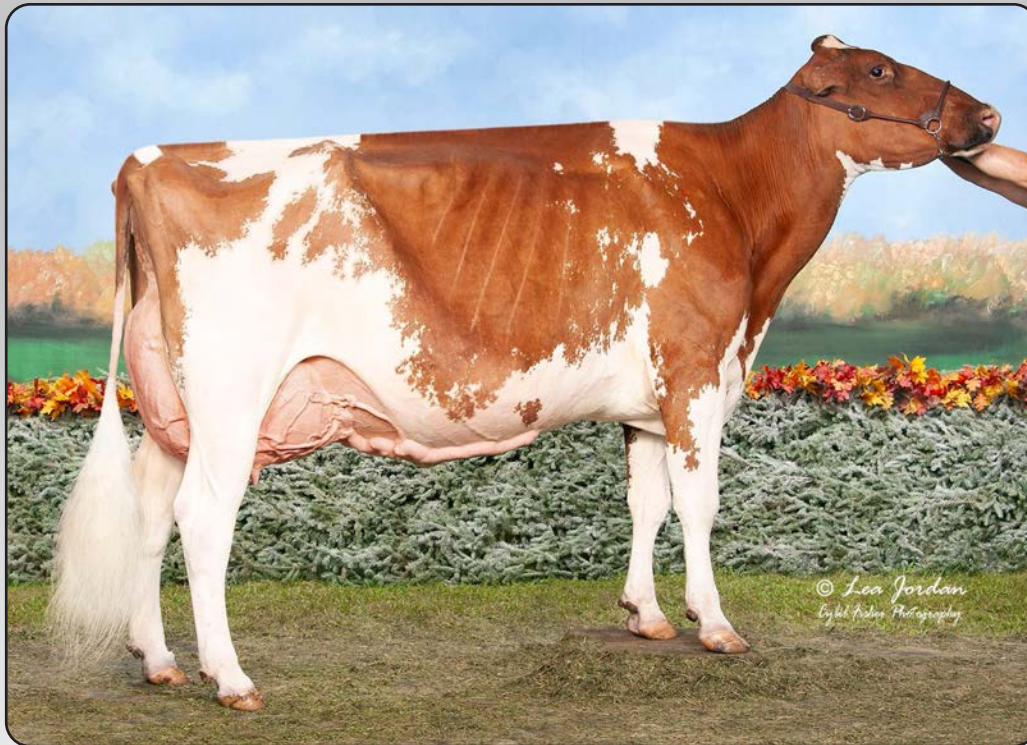

Sellcrest D Cheeto-Red EX-94 3E
3x All-American R&W nominee
Dam of Lot 91

91

Rocky Run Farm
9140 Marshall Ridge Rd
Greensburg, KY 42743
270.405.1365
oltsr@hotmail.com

EAST-COLT MX CHEEZIT-RED-ET

840 3241546946 • Born September 15, 2024
Milking Yearling H.N. 9975

Bred 11/14/25 to Mr Affection Analyst-Red-ET
7HO15023

Maternal sister to Cheezit:
East-Colt Lxr Cherry-Red-ET EX-90

CHEETO!

- •Nom. All-American R&W Aged Cow 2022
- •1st Aged Cow WI Championship R&W 2022
- •4th Aged Cow International R&W Show 2022
- •Nom. All-American R&W 4 Year Old 2020
- •Grand Champion Mideast Fall Nat'l R&W 2020
- •1st Jr. 3 & Res. Grand Mideast Fall R&W 2019
- •1st Jr. 2 & HM Int. Ch. OH Spring R&W Sh. 2018
- •HHM Jr. All-American R&W Spring Yearling 2017
- •1st Spring Yrlg. & JC Mideast Fall Nat'l R&W 2017

Hodglynn Maximum-Red-ET

CAN14156509
PTA -637M -35F -32P 82R 12/25
PTA +1.65T +1.15UDC +1.16FLC 81R 12/25
GTPI +2118

Sellcrest D Cheeto-Red

3130966098 Excellent-94 EEEEE 3E A2/A2
6-00 2x 354d 31,020 4.1 1265 3.2 1007
4-03 2x 365d 25,910 4.4 1152 3.3 857
3-02 2x 328d 26,280 4.1 1084 3.2 843
7-03 2x 246d 25,350 4.2 1061 3.2 823
Life: 1768d 132,390 4.3 5644 3.3 4376
•Nom. All-American R&W 125,000 lb. Cow 2025
•1st 125,000 lb. Cow Midwest Spring R&W 2025
•4th 125,000 lb. Cow International R&W 2025
•Nom. All-American R&W Aged Cow 2023
•4th Aged Cow International R&W Show 2023
•1st Aged Cow WI Championship R&W 2023
•1st Aged Cow Mideast Fall National R&W 2023

Farnear Altitude-Red-ET

3128013348 *TE *TC *TY *TV *TL *TD
PTA -417M -24F -10P 99R 12/25
PTA +2.30T +1.60UDC +1.27FLC GTPI +2231

Blondin Unstopabu Maple-Red

CAN13273809 Excellent-94 EEEEE 4-02
1-09 2x 343d 26,374 3.8 1010 2.9 763

She-Ken BW Dunkin-Red-ET

72713010 *TL *TD
PTA -1941M -54F -45P 92R 12/25
PTA +1.93T +.85UDC +1.05FLC GTPI +1819

Sellcrest Cathy-Red

69085958 Very Good-87 VG-MS 7-00
4-06 2x 365d 26,270 3.6 938 3.0 783
2-04 2x 363d 25,420 3.4 862 3.1 784
5-11 2x 320d 21,200 3.5 739 3.0 627
3-05 2x 322d 19,230 3.3 630 3.0 581
6-10 2x 284d 18,440 3.4 626 3.1 571
Life: 1698d 111,930 3.4 3840 3.0 3391

3rd through 9th Dams:

Sellcrest US Charity-ET VG-89
4-03 2x 365d 33,490 4.6 1537 3.5 1181
Hanover-Hill Rad Charity-ET EX-92 2E
4-02 2x 365d 28,160 4.0 1125 3.4 958
C Hanoverhill SWD Charity EX-94 2E DOM 3*
7-01 3x 365d 27,800 4.0 1116 3.4 941
Brookview Tony Charity EX-97 DOM 13*
5-11 3x 365d 39,052 3.6 1415
Life: 1888d 162,210 3.7 5997
•All-American Aged Cow 1984, 1985 & 1987
•All-American 4 Year Old 1982
•All-Canadian 1982-83-84-85-87
•Grand Champion RAWF 1983-84-85-87
•All-Time All American 4 Year Old
Leaderwood Elevation Charm VG-86
Leaderwood L Charmer Cora VG-85
Leaderwood Ellbank Ideal Dee VG-86