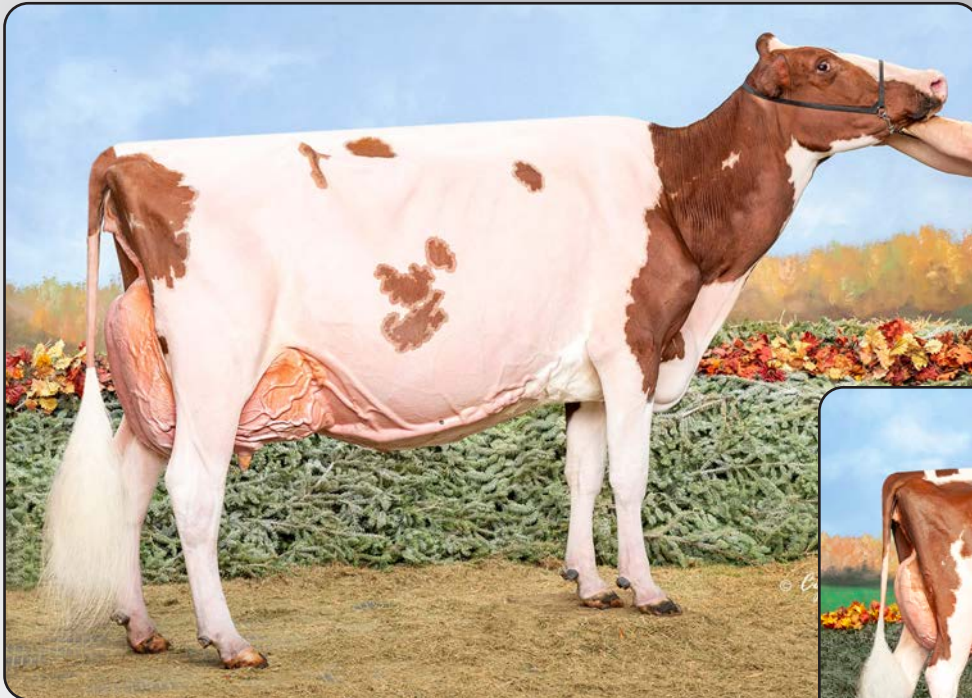

Marodore Valors Vivi GP-84

4-01 2x 365d 28,240 4.6 1298 3.4 974

Marodore Ideal Victoria GP-82

4-01 2x 302d 19,750 4.5 879 3.7 728

Marodore Franks Velveeta EX-90

3-02 2x 305d 20,480 4.4 910 3.4 694

HOLSTEINS