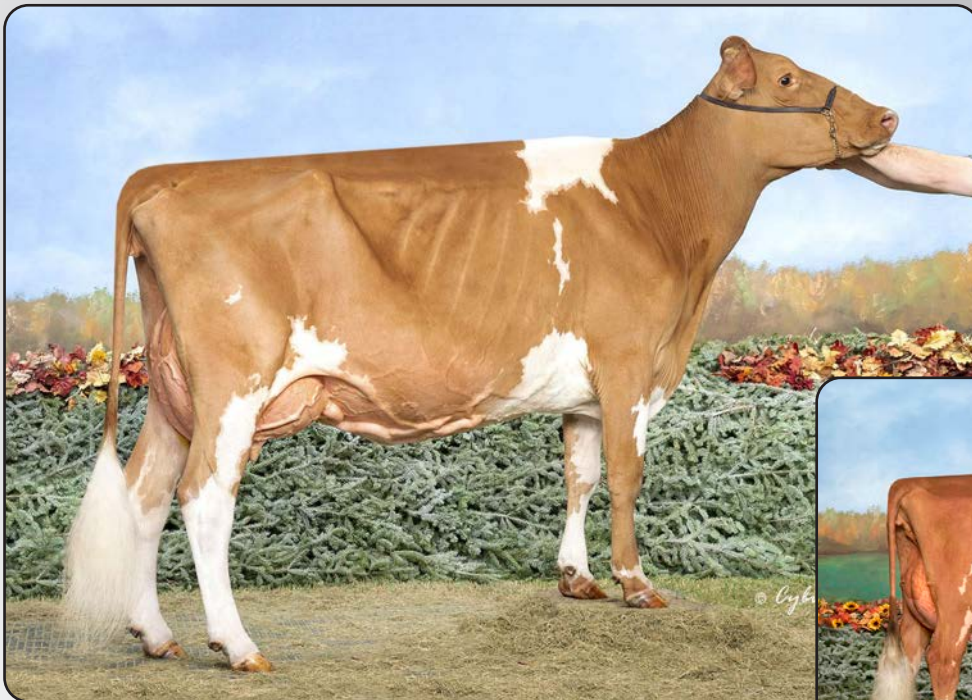

Knapps Lover Boy Off Shore-Tw EX-90 EX-MS
 HM All-American Jr. 3 Year Old 2025
 Dam of Lot 59; Full Sister to Dam of Lot 60

Knapps Drone On The Rocks EX-90 EX-MS
 HM All-American Jr. 2 Year Old 2022
 Granddam of Lots 59 & 60