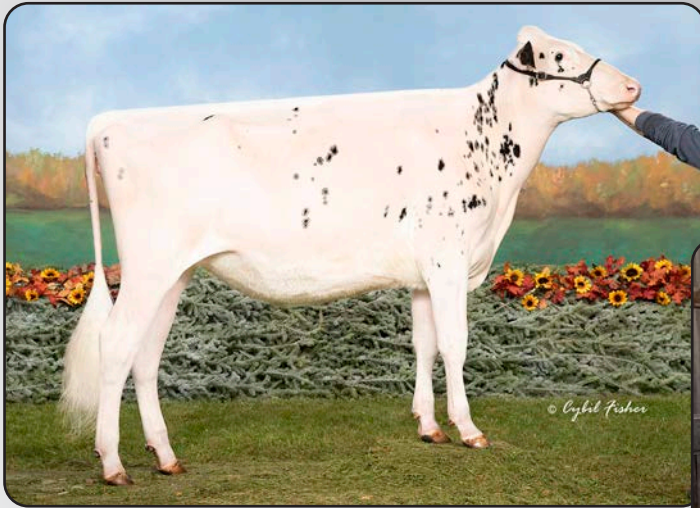

Elite OPPORTUNITIES

Milibro Denver Roselakyme VG-85 VG-MS
Res. All-American Spring Yearling 2022
Dam of Lots 93 & 94