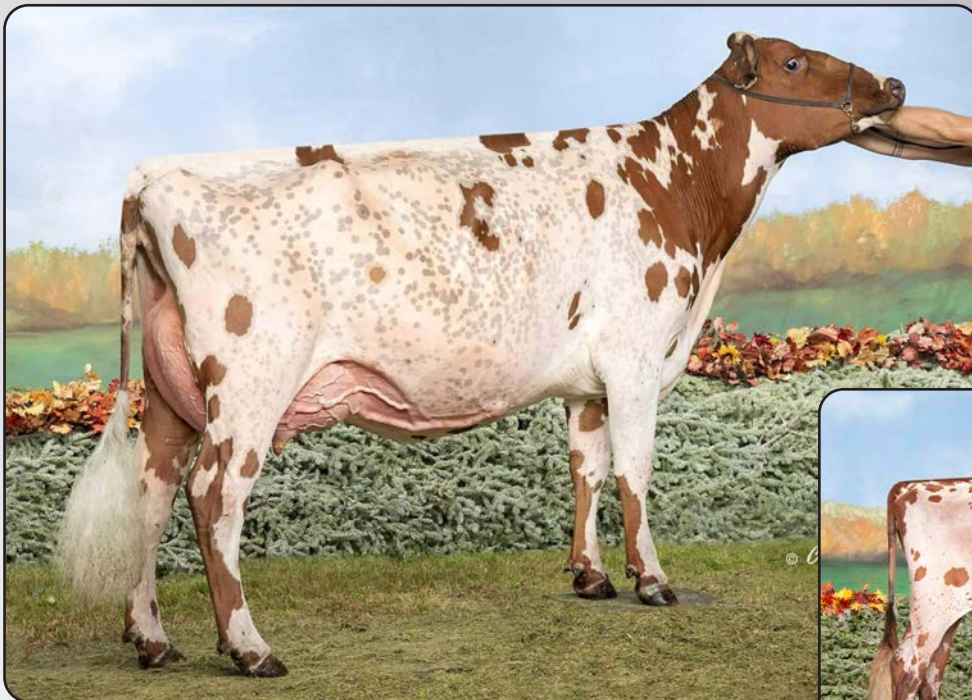

TwinCounty Bacardi Breezer-ET EX-91
2x All-American
Dam of Lot 10