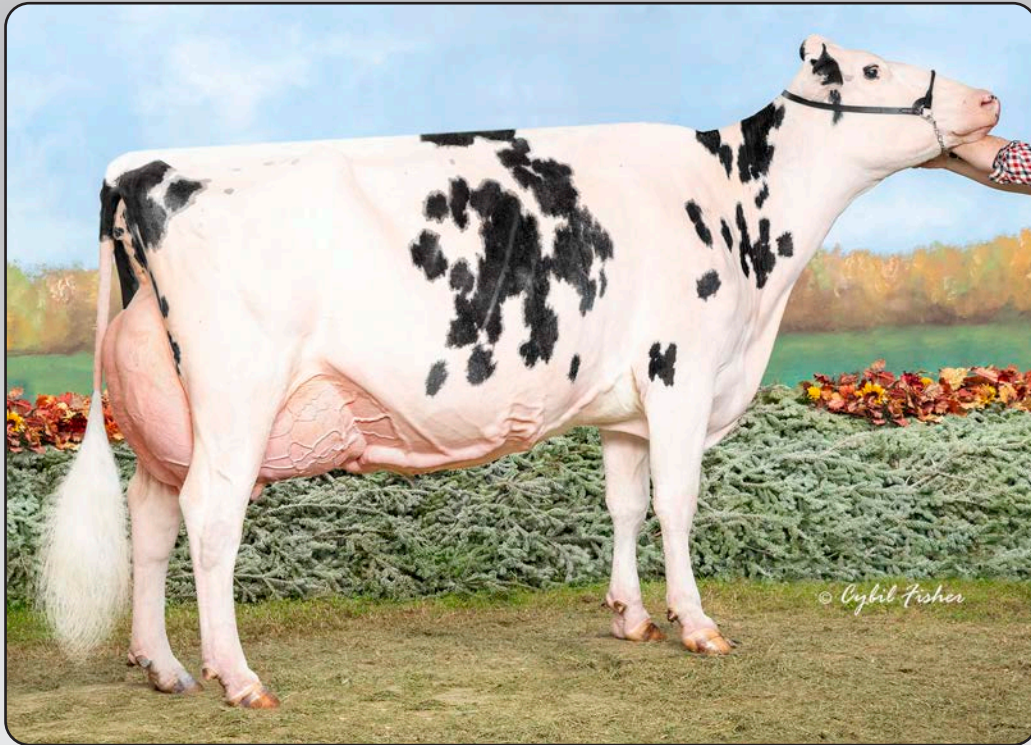

Gleann Brady Privateer EX-96 3E
Grand Champion Mideast Fall National 2019 & 2024
Dam of Lot 71

71

Matt Mitchell & Brian Engleking
227 Holstein Dr
La Follette, TN 37766
423.912.2493
mitchell7613@gmail.com

ROCKY-TOP-BE MOOVIN PAT-ET

Born December , 2025
Winter Calf

PRIVATEER!

- •Grand Champion Mideast Spring National 2021
- •Res. Grand Champ. Mideast Fall National 2021
- •Res. All-National 4 Year Old 2019
- •Grand Champion Mideast Fall National 2019
- •Supreme Champion KY State Fair 2019
- •7th 4 Year Old International Show 2019
- •Nom. All-Canadian Sr. 3 Year Old 2018
- •4th Sr. 3 Year Old Royal Winter Fair 2018
- •Grand Champion Atlantic Summer Show 2018

Lindenright Moovin-ET *RC

CAN12873743 *RC *TE *TC *TY *TV *TL
PTA -1378M -68F -37P 99R 12/25
PTA +2.50T +1.74UDC +1.43FLC 99R 12/25
GTPI +1818

Gleann Brady Privateer

1. CAN12148969 Excellent-96 EEEEE 3E
   4-09 2x 356d 35,480 4.1 1449 3.3 1168
   5-10 2x 319d 34,780 4.1 1409 3.2 1118
   9-11 2x 365d 41,290 3.2 1329 2.9 1197
   Life: 2369d 213,597 3.8 8040 3.1 6707
2. •HM All-American Aged Cow 2024
   - •Res. All-National Aged Cow 2024
   - •Grand Champion Mideast Fall National 2024
   - •3rd Aged Cow International Show 2024
   - •Nom. All-American Lft. Production Cow 2022
   - •Grand Champion KY State Fair 2022
   - •5th 150,000 lb. Cow International Show 2022
   - •All-National Aged Cow 2021

Dymenthalm Mr App Avalanche-Tw

CAN11957107 *RC *CV *TY *TL *TD
PTA -953M -51F -35P 99R 12/25
PTA +2.90T +1.75UC +1.84FLC GTPI +1865

Lindenright Bradnick Moovin On

CAN11470454 VG-87-2Y-CAN 39*
4-06 2x 365d 35,875 5.3 1900 3.4 1217

Butz-Butler Atwood Brady-ET

140610404 EX-93 *TC *TY *TV *TL *TD
PTA -1154M -86F -68P 99R 12/25
PTA +1.60T +96UDC +.36FLC GTPI +1503

Brookvilla Promptly Duplex

CAN9914528 EX-92-2E-CAN 2*
5-00 2x 365d 31,486 4.1 1285 3.4 1085
3-04 2x 365d 27,628 4.2 1153 3.4 929
6-06 2x 201d 19,623 3.6 708 3.0 585
Life: 4 lact. 103,998 4.1 4303 3.5 3679

3rd through 7th Dams:

1. **Brookvilla Lyster Pressure VG-87-4Y-CAN 2***
   6-00 2x 365d 33,314 4.4 1464 3.4 1144
   Life: 4 lact. 102,516 4.1 4193 3.4 3527
2. **Brookvilla Outside Persisten EX-93-4E-CAN 3***
   5-10 2x 365d 29,299 4.7 1376 3.3 966
   Life: 7 lact. 194,261 4.7 9140 3.4 6598
3. **Brookvilla Inspiration Poppy-ET EX-5E-CAN 9***
   11-2 2x 340d 31,330 4.3 1349 3.2 990
   Life: 8 lact. 208,798 4.0 8307 3.3 6991
4. **Brookvilla Valentin Peggy VG-88-6Y-CAN 5***
   6-07 2x 305d 25,595 4.0 1023 3.1 783
   Life: 7 lact. 155,984 3.7 5697 3.2 4980
5. **Brookvilla Elevation Nelly EX-6Y-CAN 4***
   5-03 2x 338d 26,058 3.9 1025 3.3 853
   Life: 9 lact. 202,213 3.9 7903 3.2 6510