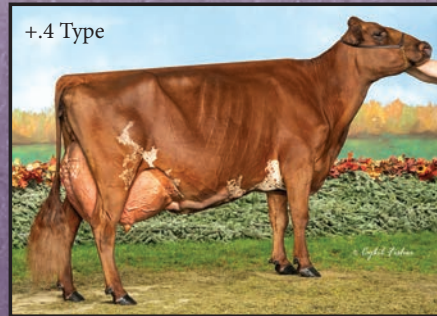

WILDCARD

9AY152 Toppglen Wishful's Wildcard-ET
Autograph x Prime x SARGE

+4 Type

This bull combines the Premier Sire of WDE '25 with the five-time WDE Grand Champion of the Junior Ayrshire Show.

Left: Dam of Wildcard: Toppglen Wishful Thinking-ET (EX-95), Supreme Champion of Junior Show at World Dairy Expo 2023