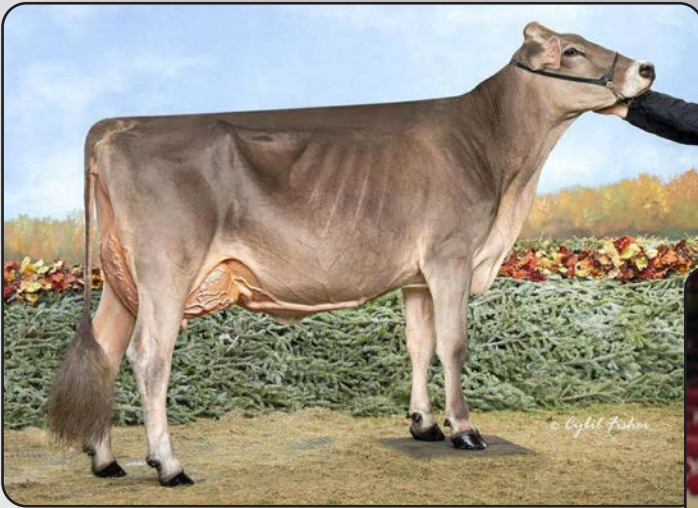

Elite OPPORTUNITIES

Jenlar FC Whipsaw-ETV EX-91
Int. Champion International Show 2025
Full Sister to Dam of Lot 30